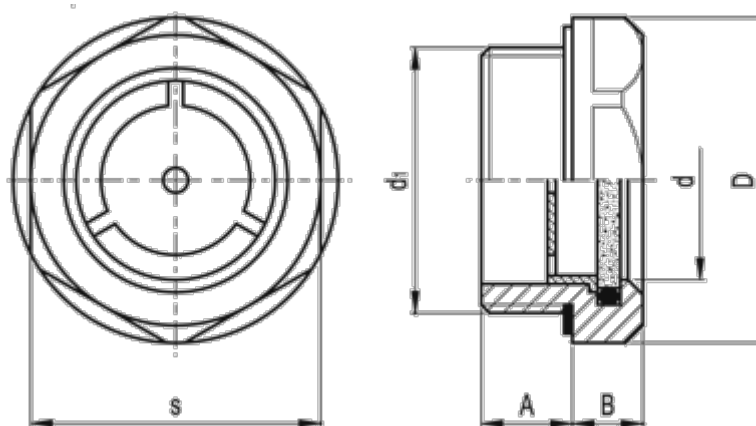

Data Sheet

Article number: 20672514

Description: E+G Oil level indicator
GN 743.3-11-M16x1.5-A

Measures

A = 8.0

B = 7.5

D = 22

d = 11

d1 = M16x1.5

s = 20